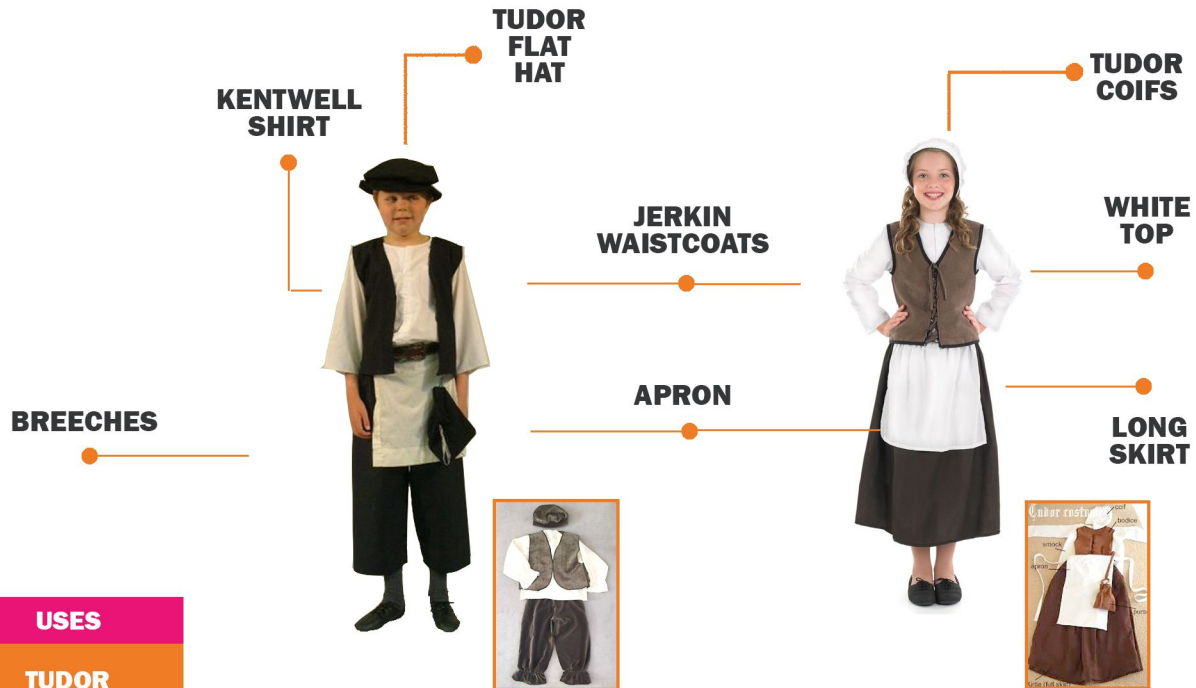

## PEASANTS

- USES**
- TUDOR PEASANT
- KENTWELL INGATSTONE
- GREAT FIRE OF LONDON
- SHAKESPEARE
- LATE MEDIEVAL

**LACED UP JERKIN WITH FLAPPED TRIMMING**

## TIMELINE